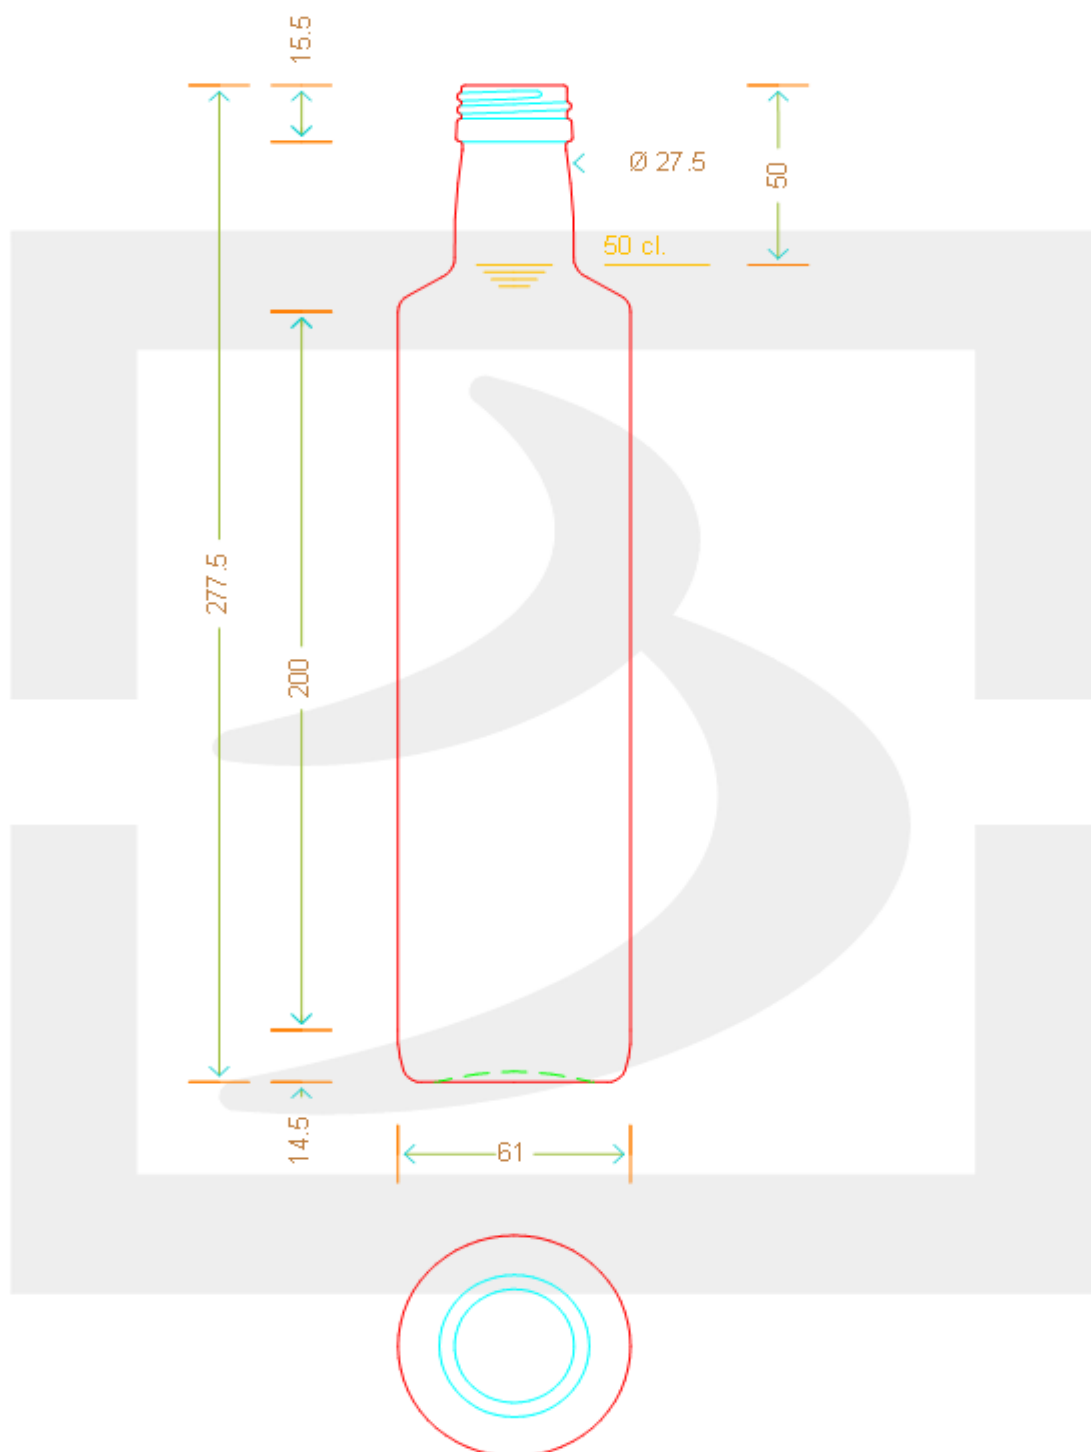

# BOT. DORICA 500 PG P 31,5X18L \*

Colore : BIANCO  
Color :

 **bruni glass**  
a **berlin packaging** company

www.bruniglass.com

SCALA: 1:2  
SCALE:

Capacità R.B. (c.c.): Brimful cap. (c.c.):	520	Peso vetro (gr): Glass weight (gr):	400
Altezza tot (mm): Total height (mm):	277.5	Bocca: Finish:	PILFER-PROOF
Diametro corpo (mm): Body diameter (mm):	61	Min. foro passante (mm): Minimum through bore (mm):	18,5

LE QUOTE SONO ESPRESSE IN mm  
DIMENSIONS ARE EXPRESSED IN mm

COD. ARTICOLO / ITEM CODE  
**18359P1**